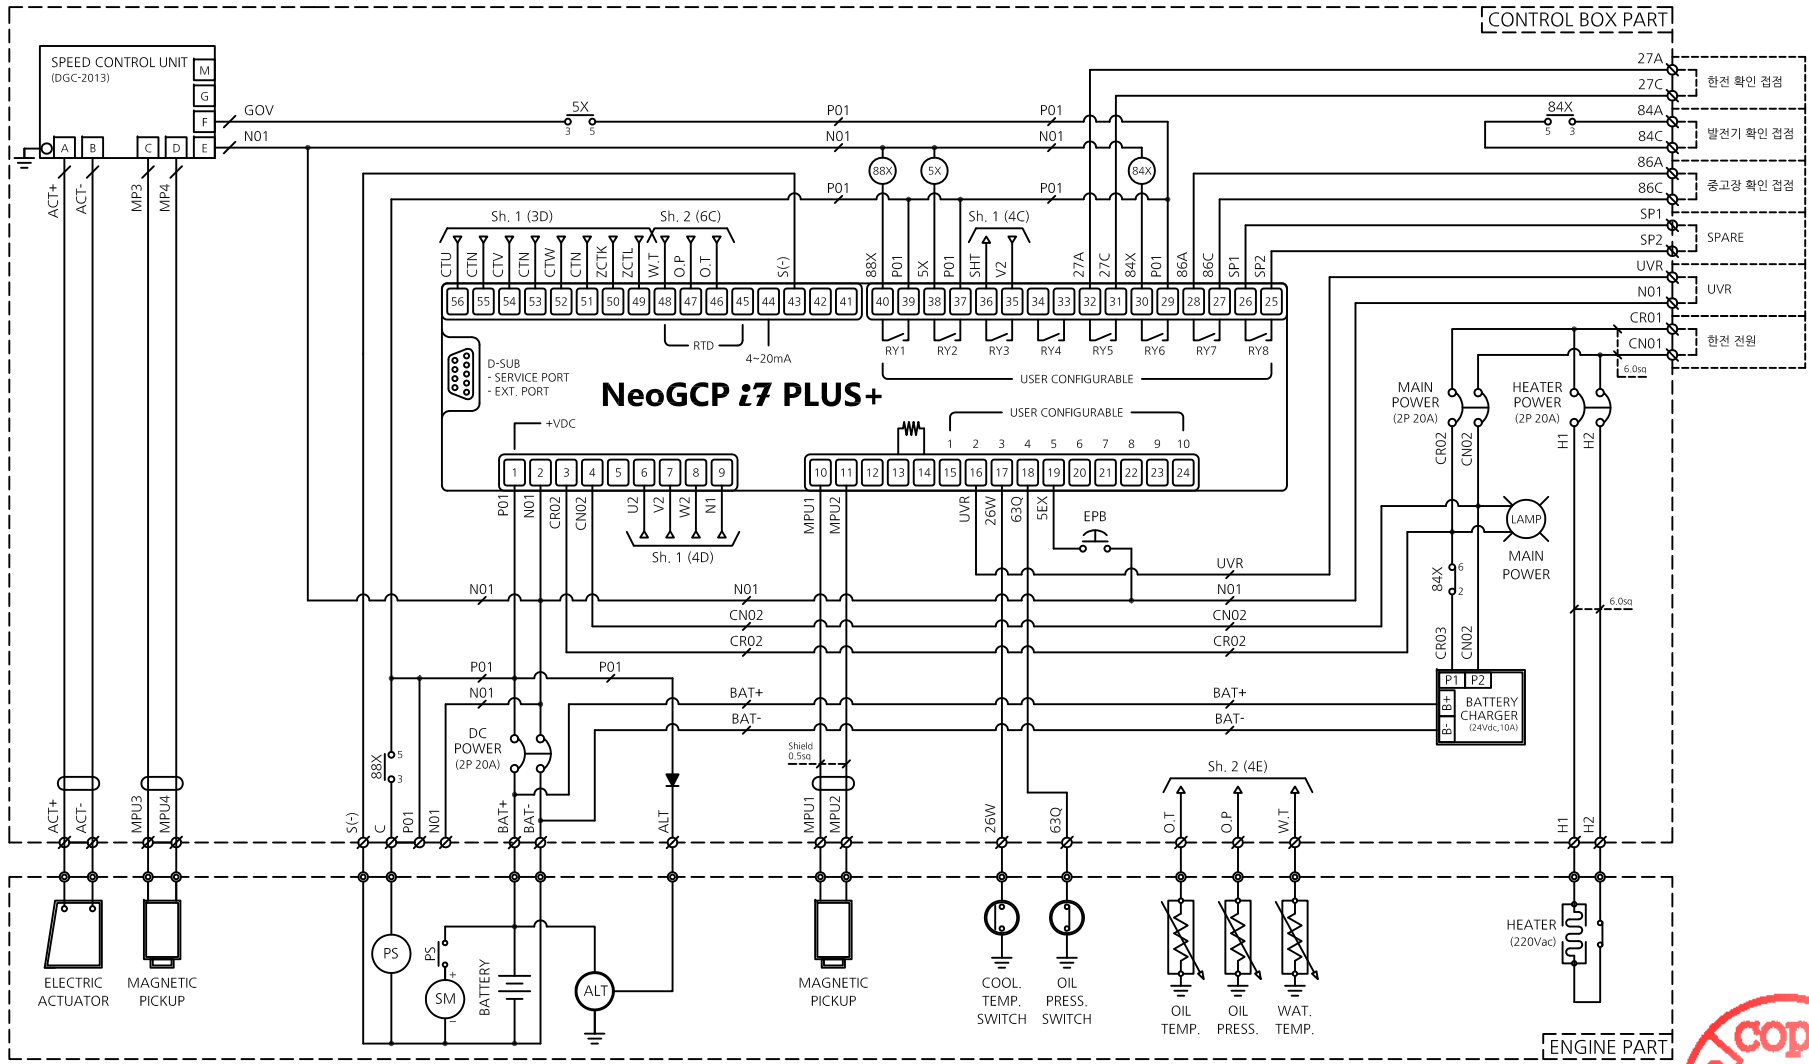

SYMBOL & ABBREVIATIONS	
ALT	ALTERNATOR
PS	POWER RELAY FOR STARTING MOTOR
SM	STARTING MOTOR
88X	STARTING RELAY
65X	GOVERNOR RELAY
84X	GENSET RUNNING RELAY

시동모터 (88X)		가버너 (5X)		운전중 (84X)	
NO	4 3	NO	4 3	NO	4 3
	- C		- GOV		- 84A
NC	2 1	NC	2 1	NC	2 1
	-		-		- CR03
24V	8 7	24V	8 7	24V	8 7
	88X N01		5X N01		84X N01
COM	6 5	COM	6 5	COM	6 5
	- P01		P01 P01		- CR02 84C

KMY2 (2A2B)

All Dimensions in millimeters unless otherwise stated

<p>ICD (주) 아이씨디 ICD CO., LTD B-817, Smart Valley, Songdo-dong, Yeonju-gu, Incheon, Korea</p>	Drawn by 2021.05.10 Tulga	Checked by 2021.05.10 Tony	Approved by 2021.05.10 Tony	Weight Scale N / A	Project Title GenCube Project No.	Drawing Title Schematic Diagram Drawing No. 42.99591-0066a	(GenCube 700CP) Sheet 1 / 2
	This Drawing and the Design are property of ICD Co.,Ltd and must not be used or copied without permission						
	3rd Angle Projection						

Mark	Q'TY	ECR No.	Description of change	Date	Created	Checked
------	------	---------	-----------------------	------	---------	---------

All Dimensions in millimeters unless otherwise stated

<p>3rd Angle Projection</p>	<p>(주)아이씨디 ICD CO.,LTD www.icd.co.kr B-817, Smart Valley, Songdo-dong, Yeonju-gu, Incheon, Korea</p>	Drawn by 2021.05.10 Tulga	Checked by 2021.05.10 Tony	Approved by 2021.05.10 Tony	Weight Scale N / A	Project Title GenCube Project No. -	Drawing Title Schematic Diagram Drawing No. 42.99591-0066a	(GenCube 700CP) Sheet 2 / 2
		This Drawing and the Design are property of ICD Co.,Ltd and must not be used or copied without permission						
		All Dimensions in millimeters unless otherwise stated						