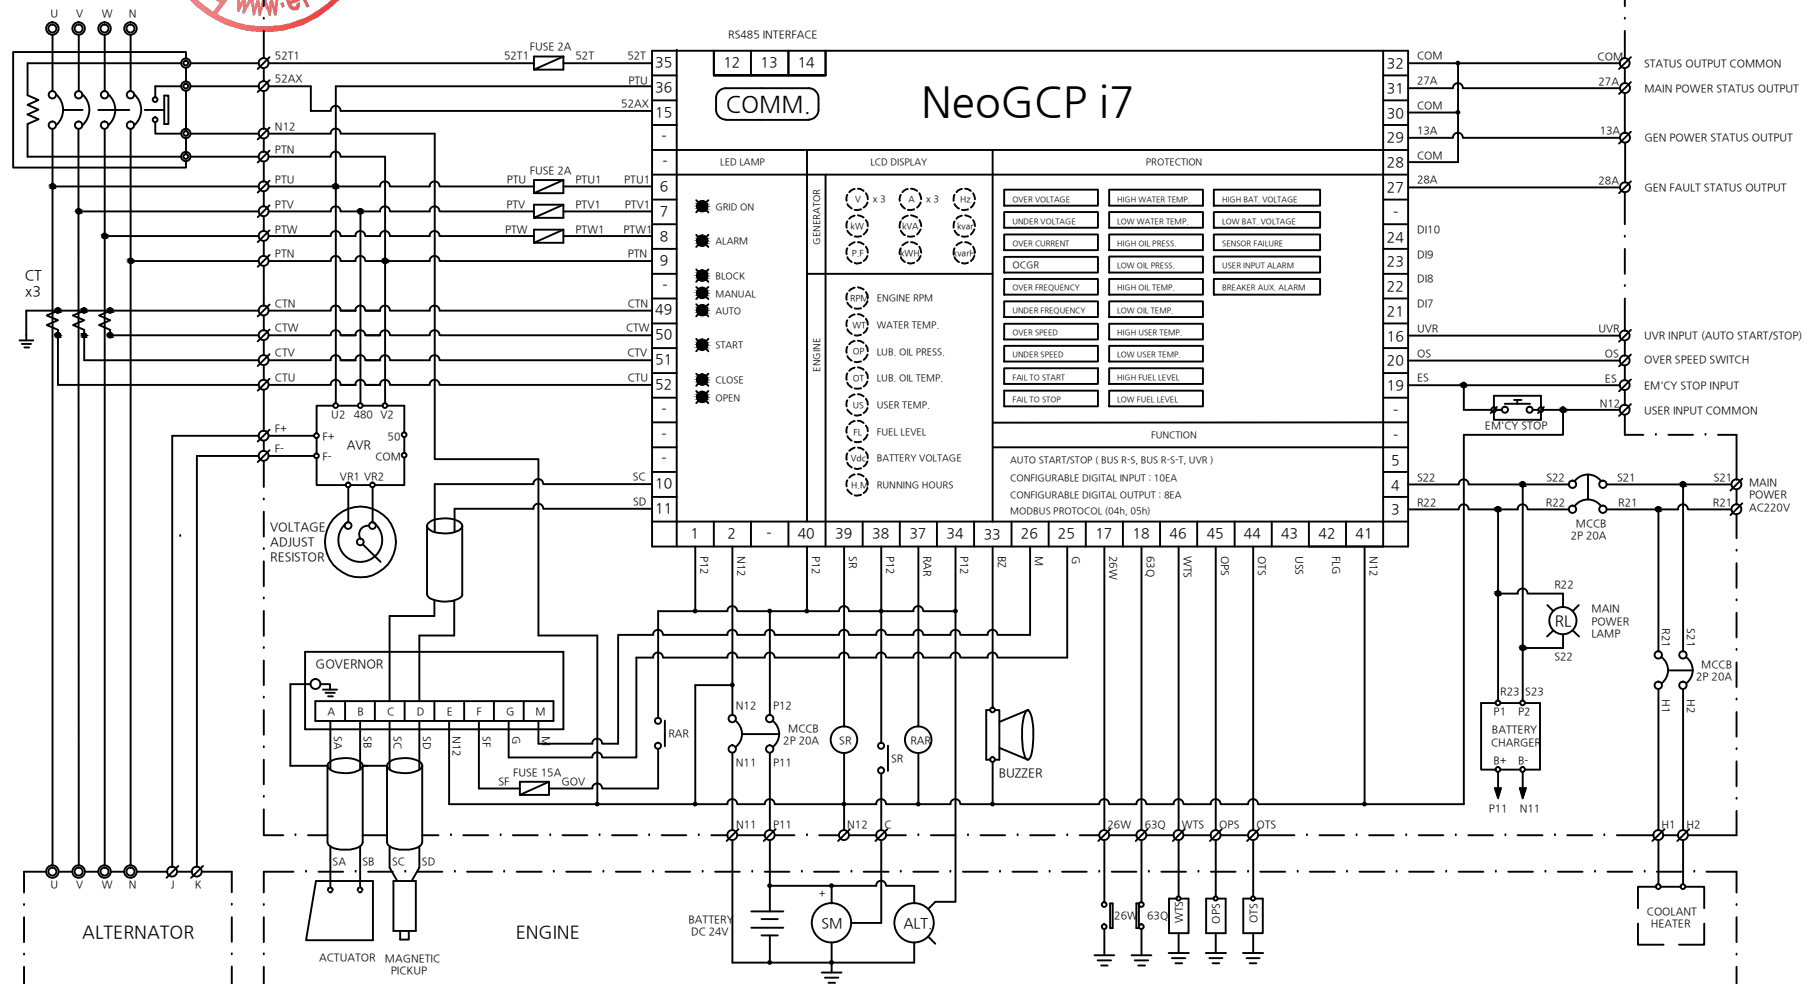

Mark	Q'TY	ECR No.	Description of change	Date	Created	Checked

All Dimensions in millimeters unless otherwise stated

<p>3rd Angle Projection</p>	<p>ICD (주) 아이씨디 ICD CO.,LTD www.eicd.co.kr B-617, Smart Valley, Songdo-dong, Yeonsu-gu, Incheon, Korea</p> <p><i>This Drawing and the Design shown are the property of ICD CORP. and must not be used or copied without their permission</i></p>	Drafting	Design	Checked	Weight	Type	Drawing Name
		2017.02.21	2011.12.06	2017.02.21		NeoGCP i7	SCHEMATIC DIAGRAM (ELEC-GOV, AC-TRIP)
		Munkhtulga	Turtle_Jin	Tony	Scale	Project No.	Drawing No.
				1 / 1	GEN CONTROLLER(IAK)	42.99591-0040	1 / 1