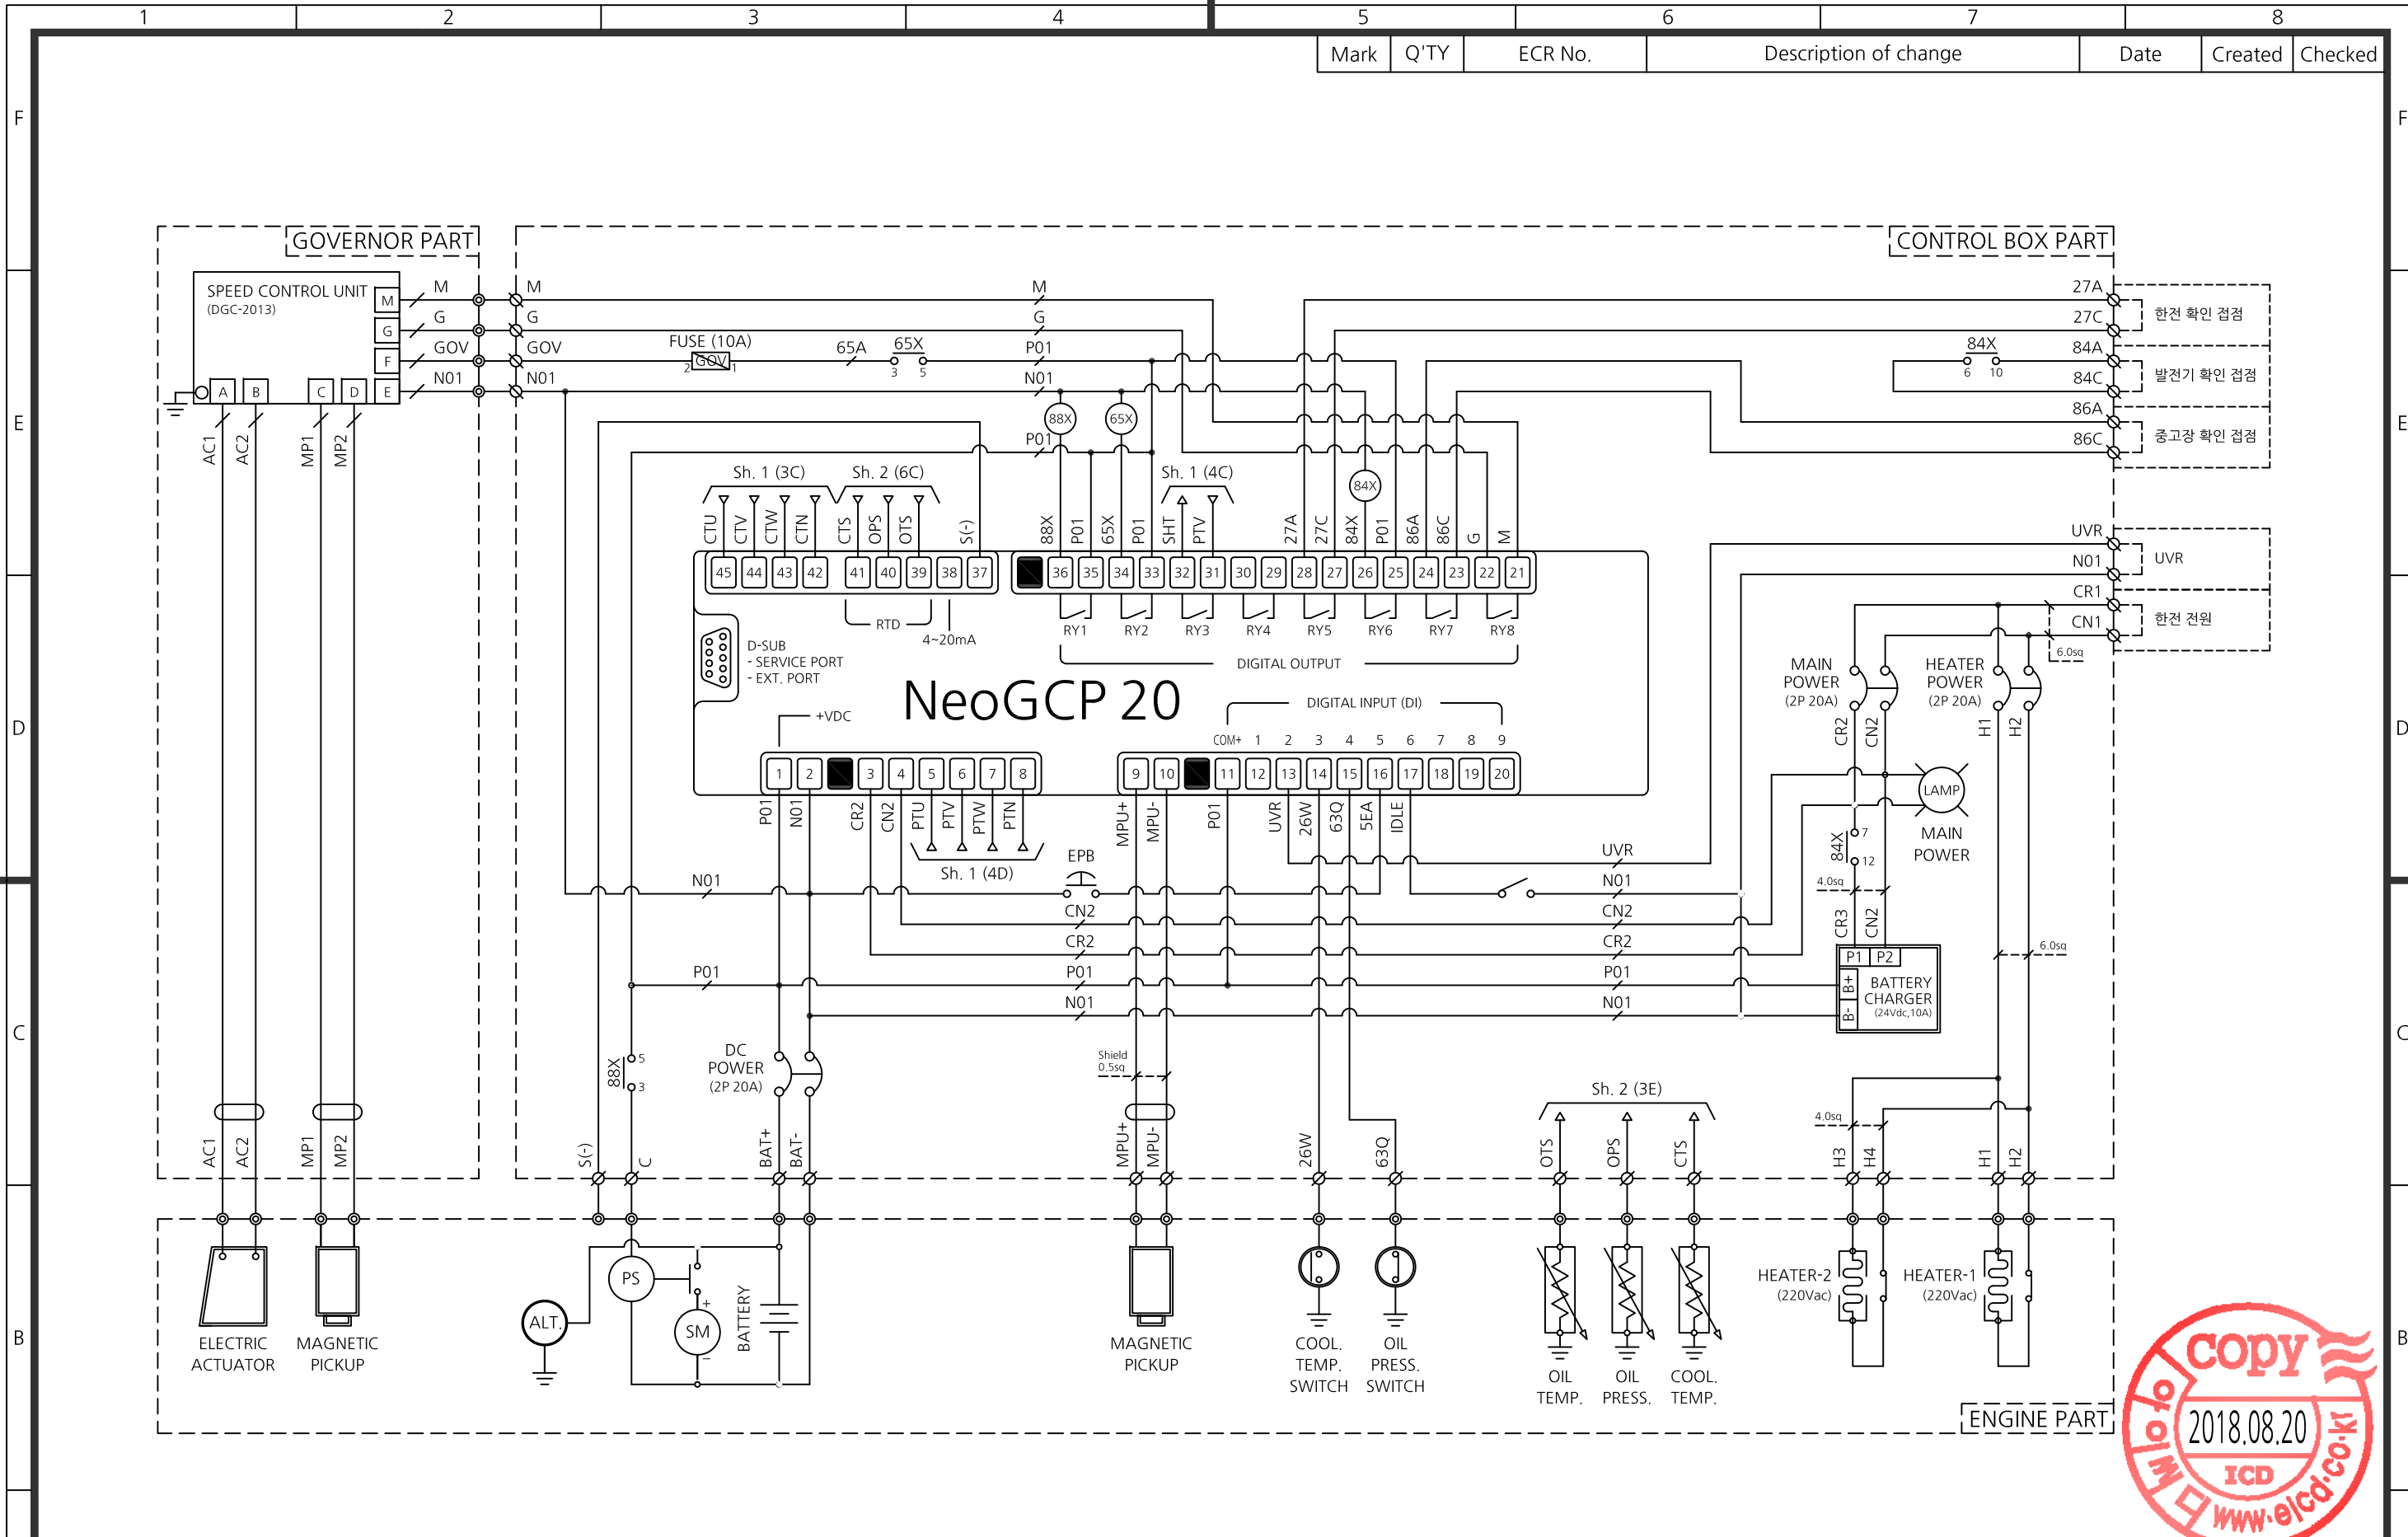

SYMBOL & ABBREVIATIONS	
ALT.	ALTERNATOR
PS	POWER RELAY FOR STARING MOTOR
SM	STARTING MOTOR
88X	STARTING RELAY
65X	GOVERNOR RELAY
84X	GENSET RUNNING RELAY

시동모터 (88X)				가버너 (65X)				운전중 (84X)						
NO	COM	NC		NO	COM	NC		NO	COM	NC				
C-P01	3	5	1	-	65A-P01	3	5	1	-	-	5	9	1	-
-	4	6	2	-	-	4	6	2	-	84A-84C	6	10	2	-
KLY2 (2A2B)				KLY2 (2A2B)				KMY4 (4A4B)						
								CR2-CR3						
								7						
								8						

All Dimensions in millimeters unless otherwise stated

<p>3rd Angle Projection</p>	<p>ICD (주) 아이씨디 ICD CO.,LTD www.eicd.co.kr B-617, Smart Valley, Songdo-dong, Yeonsu-gu, Incheon, Korea</p> <p><i>This Drawing and the Design shown are the property of ICD CORP. and must not to be used or copied without their permission</i></p>	Drafting	Design	Checked	Weight	Type	Drawing Name
		2018.08.20	2018.08.20	2018.08.20		GenCUBE	Schematic Diagram
		Chon B J	Munkhtulga	Tony	Scale	Project No.	Drawing No.
			1 / 1	-		42.99591-0064	Sheet 1 / 2

All Dimensions in millimeters unless otherwise stated

<p>3rd Angle Projection</p>	<p>ICD (주) 아이씨디 ICD CO., LTD www.eicd.co.kr B-617, Smart Valley, Songdo-dong, Yeonsu-gu, Incheon, Korea</p>	Drafting	Design	Checked	Weight	Type	Drawing Name	
		2018.08.20	2018.08.20	2018.08.20		GenCUBE	Schematic Diagram	
<p><i>This Drawing and the Design shown are the property of ICD CORP. and must not to be used or copied without their permission</i></p>		Chon B J	Munkhtulga	Tony	Scale	Project No.	Drawing No.	
				1 / 1		-	42.99591-0064	
							(GenCUBE 200CP)	Sheet
								2 / 2